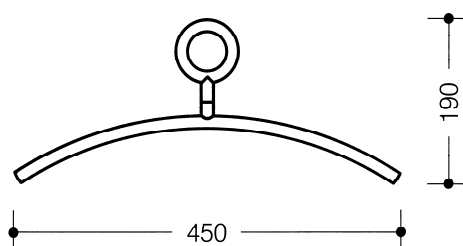

**Product data sheet**  
**Coat hanger 570.4**

### Coat hanger 570.4

- made of high-quality polyamide, according to HEWI colour chart
- diameter 15 mm, 190 x 450 mm, fits on rail diameter 33 mm
- with rotatable eye, with 90° locking points

Dimensions in mm